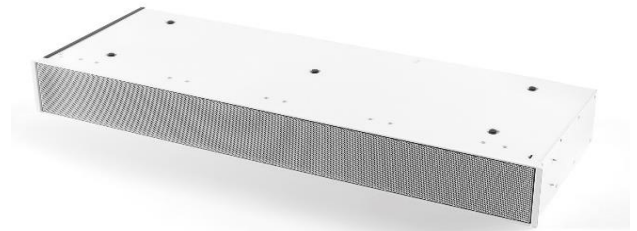

**Built-in box with monoblock filter**  
**98 mm**  
**White**

EAN 5414425192526

### Dimensions (mm)

Dimensions (HxWxD) (mm)	98 x 818 x 289
Cut-out (HxW)(mm)	100 x 805
Minimum height plint (mm)	100
Dimensions inlet (HxW)(mm)	89 x 222

### General

Color grid	White
Monoblock filter(s) inclusive	•
Number of monoblock filter(s)	2
Position inlet	Central back / back corner / side
Mounting in	Plint